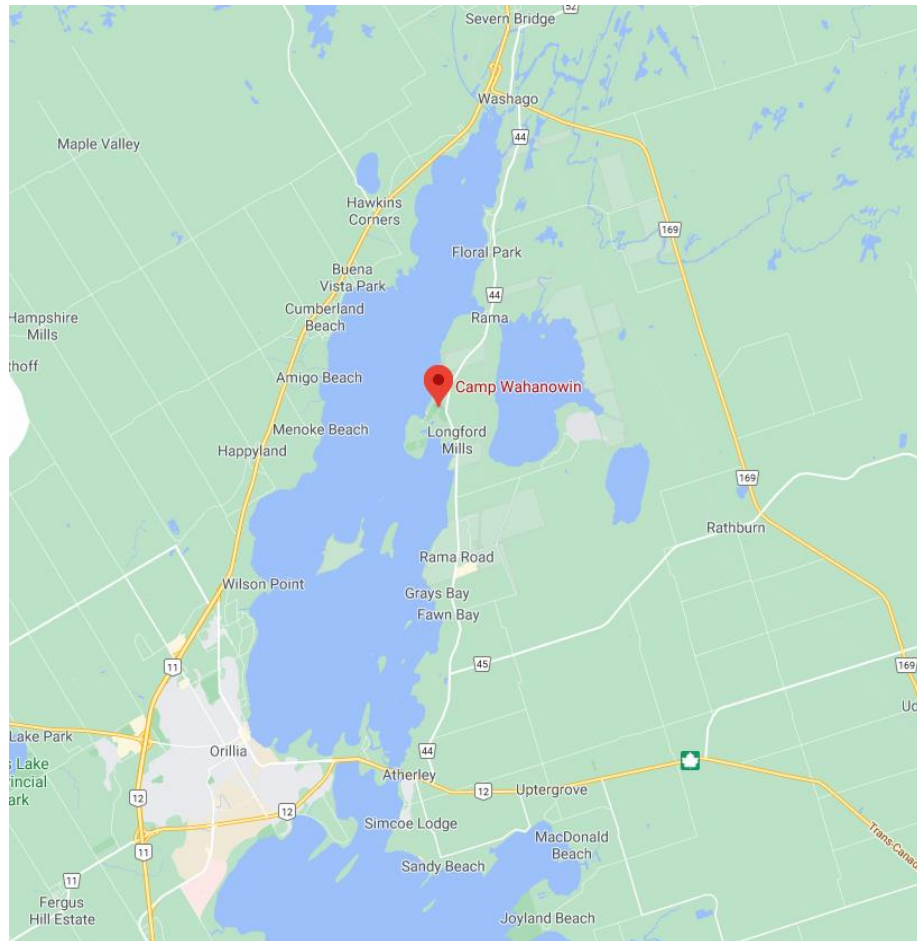

LAND ACKNOWLEDGEMENT

Camp Wahanowin respectfully acknowledges that it is located on the tradition territory of the Anishinaabeg, Ojibwe, Odawa and the Pottawatomi nations. These are collectively known as the Three Fires confederacy.

We also recognize the contributions that the Chippewas of the Rama Mnjikaning First Nation, known as the “people of the deer” has made in shaping and strengthening our community.

Camp Wahanowin’s surrounding area is still the home to many Indigenous people from across Turtle Island and we are grateful to have the opportunity to share this land. We are committed to a relationship with First Nations, Métis and Inuit people based on the principles of mutual trust, respect, reciprocity, and collaboration the spirit of reconciliation.

DIRECTIONS TO CAMP

DISTANCES AND DRIVING TIMES TO CAMP

Toronto	150km	90 minutes
Montreal	600km	6 hours
Buffalo	450km	4½ hours

DIRECTIONS TO 6726 RAMA ROAD LONGFORD MILLS, ON L0K 1L0

FROM SOUTH OF CAMP

Hwy 401 to Hwy 400 north towards Barrie
Continue onto Hwy 11 north towards Orillia
Exit onto Hwy 12 south
Continue along 12 to Rama Road.
Turn left (north) on Rama Road
Camp Wahanowin is on the left (west side of Rama Road).

FROM NORTH OF CAMP

Take Hwy 11 South
Exit on to Road 169 South at Washago
Continue through the town of Washago
Turn right (south) on Rama Road and travel for 8km
Camp Wahanowin is on the right (west side of Rama Road)